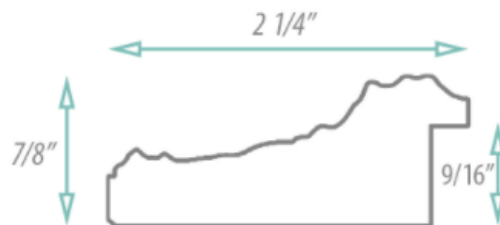

SPECIFICATION SHEET

FRAMED MIRROR

MODEL#: FM 83353-21X40

FRAMED MIRRORS COLLECTION

FEATURES:

- ONE 21X40" HIGH RESOLUTION SILVER PLATE GLASS MIRROR SIZE W/ DECORATIVE FRAME.
- "WALL HUGGER" HANGER FOR MOUNTING INCLUDED.
- STANDARD MOUNTING STYLE IS VERTICAL. FOR HORIZONTAL, PLEASE SPECIFY WHEN ORDERING.
- PACKED IN FOUR WALL (FOLDED DOUBLE WALL) CORRUGATION.
- STYLE: ORNATE
- COLOR: SILVER
- FINISH: LEAF/FOIL

MIRROR FINISHES:

- FLAT POLISHED EDGE
- BEVELED EDGE

OVERALL SIZE DIMENSION: 25 1/2" WIDE X 44 1/2" HIGH X 1" DEEP